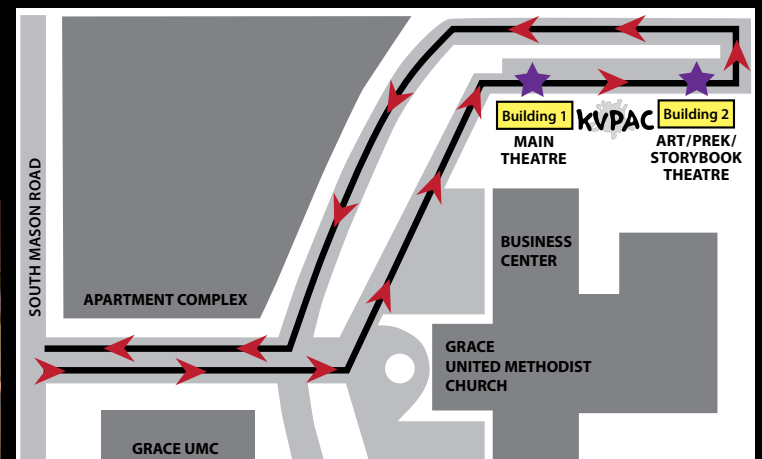

Also, please note that *Into the Woods, Jr.* is an audition-only camp. Auditions will be held by appointment June 6, 7 and 8 at 5pm.

*Pick-up and Drop-off at KVPAC*

Please use the car pool lanes when possible.